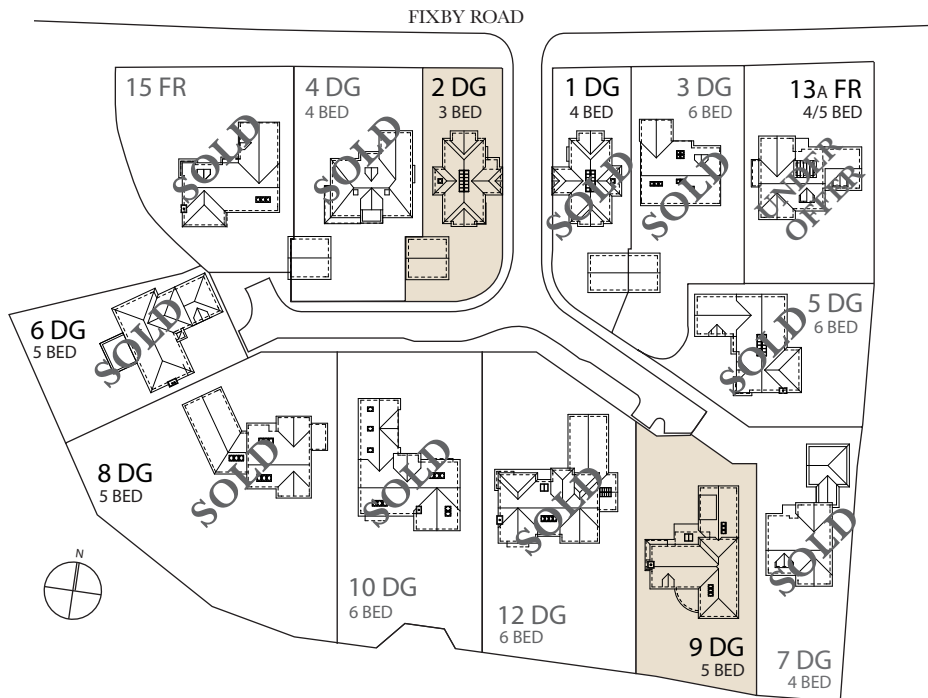

AWARD WINNING ARCHITECTS ONE17 DESIGN PRESENTS

Delamere Gardens

Fixby, Huddersfield HD2 2AW

2 DG 2034 ft² £550,000
9 DG* 4150 ft² £1,060,000

*Orangery Available as optional extra £52,500

Please get in touch for appointments to view