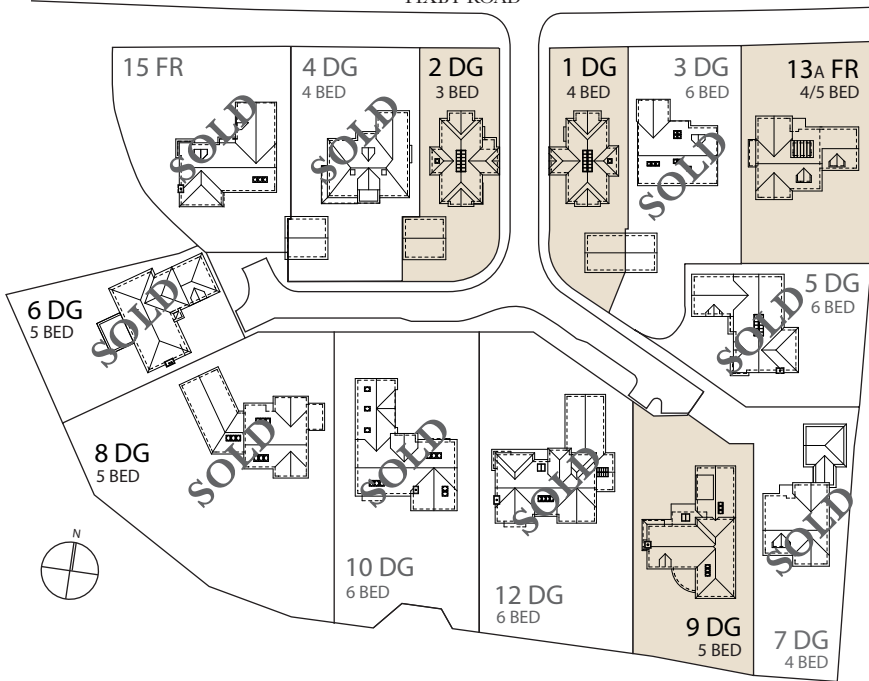

## Delamere Gardens

Fixby, Huddersfield HD2 2AW

FIXBY ROAD

13A FR 2630 ft<sup>2</sup> Opt 1 £795,000  
 13A FR 2885 ft<sup>2</sup> Opt 2 £860,000  
 13A FR 3290 ft<sup>2</sup> Opt 3 £925,000  
 13A FR Plot £350,000

1 DG 2088 ft<sup>2</sup> £550,000  
 2 DG 2034 ft<sup>2</sup> £550,000  
 9 DG\* 4150 ft<sup>2</sup> £1,060,000

\*Orangery Available as optional extra £52,500

Please get in touch for appointments to view